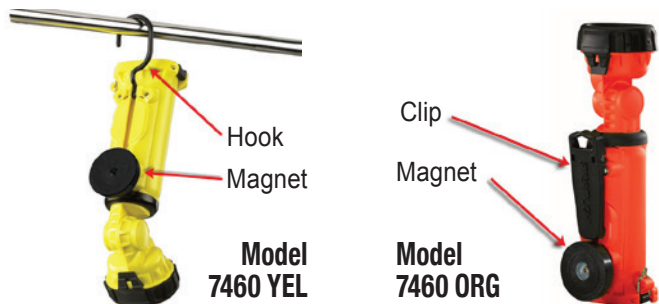

MODEL 7460 ORG & YEL

Intrinsically Safe Rechargeable LED Flashlights (SPOT)

**INTRINSICALLY
SAFE
LIGHTING**

October 2017

Product Features

- ▶ **Safety Rating:** Class I & II, Div 1, Groups C, D, F, G;
- ▶ **Safety Rating:** Class III, Temp Code: T4 Exia;
- ▶ **Safety Rating:** Non-Incendive: Class I, Div 2, Groups A, B, C, D; T4
- ▶ **LED Emitter:** 1 C4@ LED, impervious to shock (50K hour lifetime)
- ▶ **Light Output:** High Beam- 150 Lumens, 3h 30min runtime, 227m beam
- ▶ **Light Output:** Low Beam- 55 Lumens, 12h runtime, 131m beam
- ▶ **4 Output Modes:** High, Low, Emergency Flash & Moonlight
- ▶ **Dual Power Source:** rechargeable NiCd battery pack or 4 "AA" alkaline battery carrier
- ▶ **Body:** High-impact, super-tough nylon polymer construction
- ▶ **Body Dimensions:** Fully Extended: 9.2" H, w/Bent Lighthead: 7.5" H x 2.75" W
- ▶ **Light Head Diameter:** 1.625" H x 2.25" L
- ▶ **Net Weight:** 23.1 oz (655 g) w/NiCd Batt.; 18.3 oz (519 g) w/ Alkaline Batt's.
- ▶ **Yellow Model:** features a magnet & stowable hook for hands-free use
- ▶ **Orange Model:** features a magnet & spring-loaded clip for hands-free use
- ▶ **Light Head:** Features a 210 degree articulating head that rotates a full 360 degrees
- ▶ **Lens:** Unbreakable polycarbonate w/ scratch-resistant coating
- ▶ **Parabolic Reflector:** provides a tight beam for longer range target illumination
- ▶ **Switch:** Rubber dome push-button on/off easy even when wearing heavy gloves
- ▶ **Impact Resistant:** 2 meter impact-resistance tested
- ▶ **IPX4 Water-Resistant**

		HIGH BEAM		LOW BEAM	
FL1 STANDARD		150 LUMENS		55 LUMENS	
			12,900cd		4,300cd
		3h30min		2m	
			12h		
		227m			131m

Western Technology, Inc. | Toll Free: (800) 654-5483
 3517 Arsenal Way | Local: (360) 917-0080
 Bremerton, WA 98312 | Fax: (360) 917-0083
www.WesternTechnologyLights.com